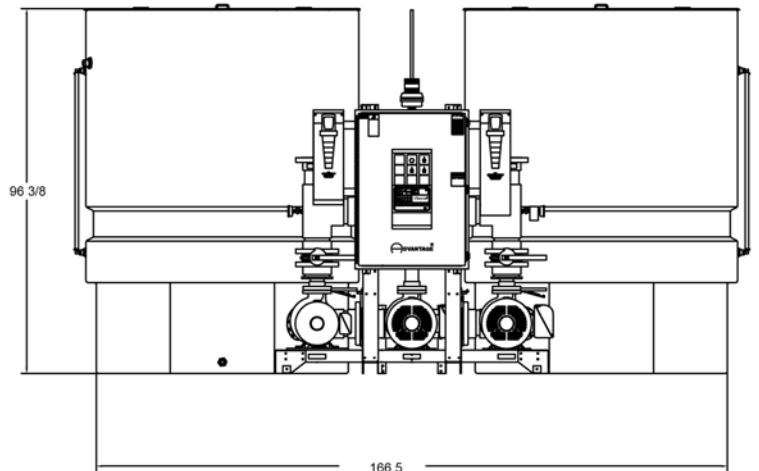

TEMPERATURE CONTROLLERS... PORTABLE CHILLERS... CENTRAL CHILLERS... PUMP TANK STATIONS... TOWER SYSTEMS...

SUBJECT: TTK-3000-3P PHYSICAL

#308

02/13/2013

NOTE: ACTUAL DIMENSIONS MAY VARY

146 8/7

96 3/8

166.5