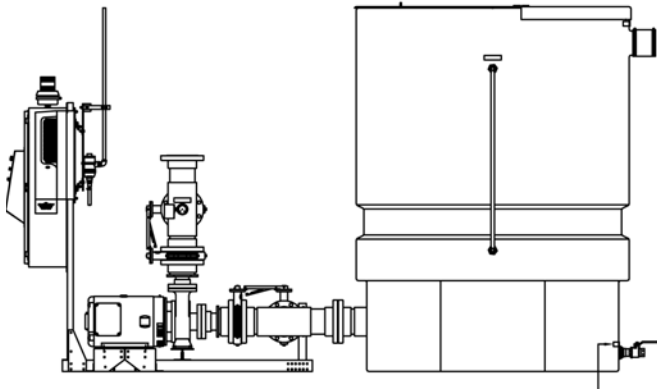

TEMPERATURE CONTROLLERS... PORTABLE CHILLERS... CENTRAL CHILLERS... PUMP TANK STATIONS... TOWER SYSTEMS...

SUBJECT: TTK-3000-3P PHYSICAL

#308

02/13/2013

NOTE: ACTUAL DIMENSIONS MAY VARY

146 8/7

96 3/8

166.5