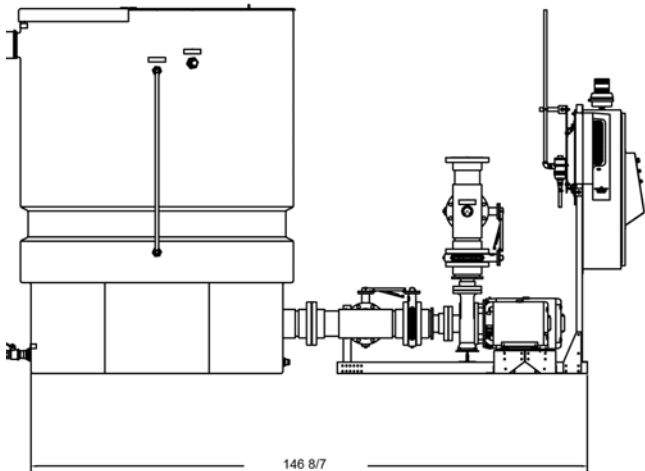

TEMPERATURE CONTROLLERS... PORTABLE CHILLERS... CENTRAL CHILLERS... PUMP TANK STATIONS... TOWER SYSTEMS...

SUBJECT: TTK-3000-3P PHYSICAL

#308

02/13/2013

NOTE: ACTUAL DIMENSIONS MAY VARY

146 8/7

96 3/8

166.5