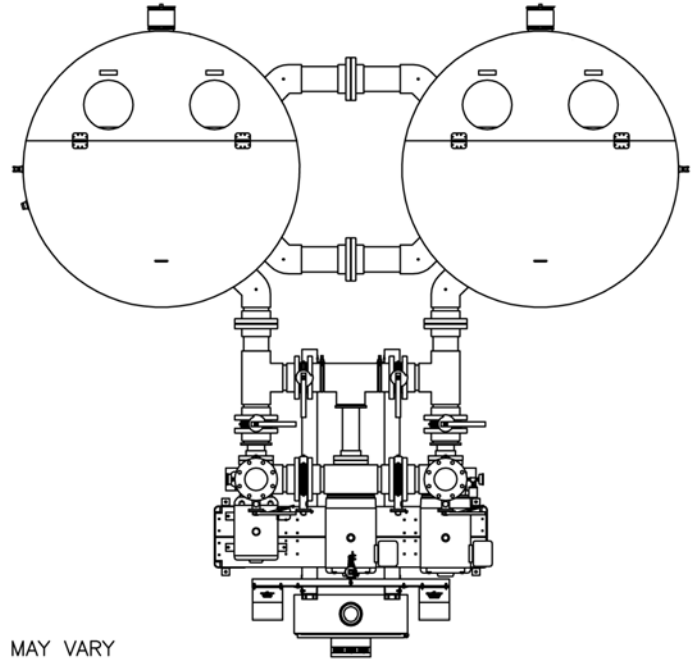

TEMPERATURE CONTROLLERS... PORTABLE CHILLERS... CENTRAL CHILLERS... PUMP TANK STATIONS... TOWER SYSTEMS...

SUBJECT: TTK-3000-3P PHYSICAL

#308

02/13/2013

NOTE: ACTUAL DIMENSIONS MAY VARY

146 8/7

96 3/8

166.5